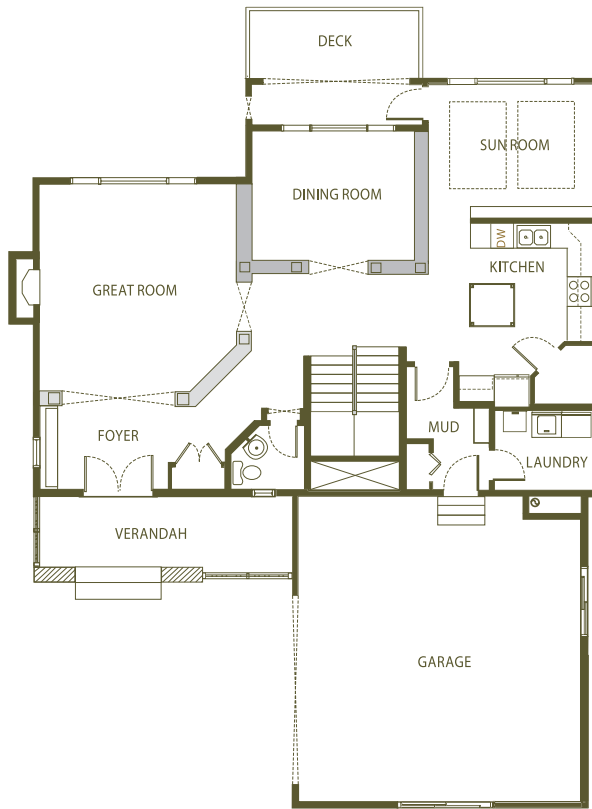

THE
Sierra

3,250 TOTAL SQ. FT

MAIN FLOOR
1,489 SQ.FT.

UPPER LEVEL
1,761 SQ.FT.

FLOOR PLANS AND RENDERINGS MAY VARY. WOLVERINE HOMES RESERVES THE RIGHT TO CHANGE FEATURES AND SPECIFICATIONS.