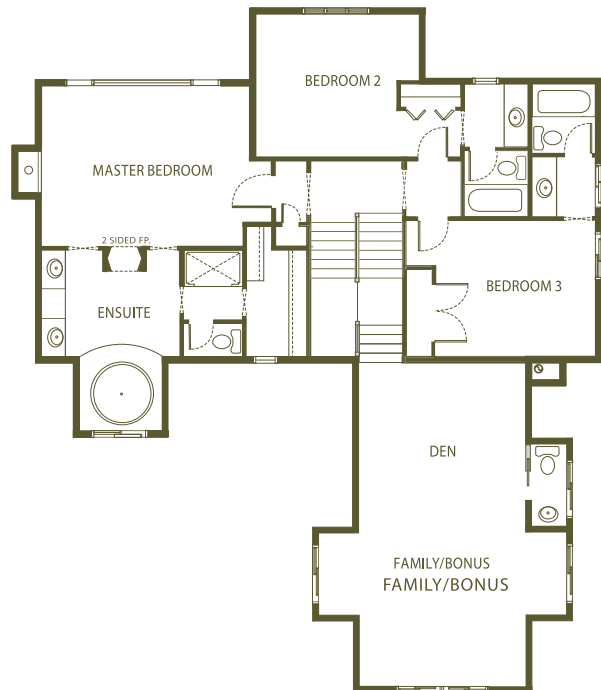

THE
Sierra

3,250 TOTAL SQ. FT

MAIN FLOOR
1,489 SQ.FT.

UPPER LEVEL
1,761 SQ.FT.

FLOOR PLANS AND RENDERINGS MAY VARY. WOLVERINE HOMES RESERVES THE RIGHT TO CHANGE FEATURES AND SPECIFICATIONS.