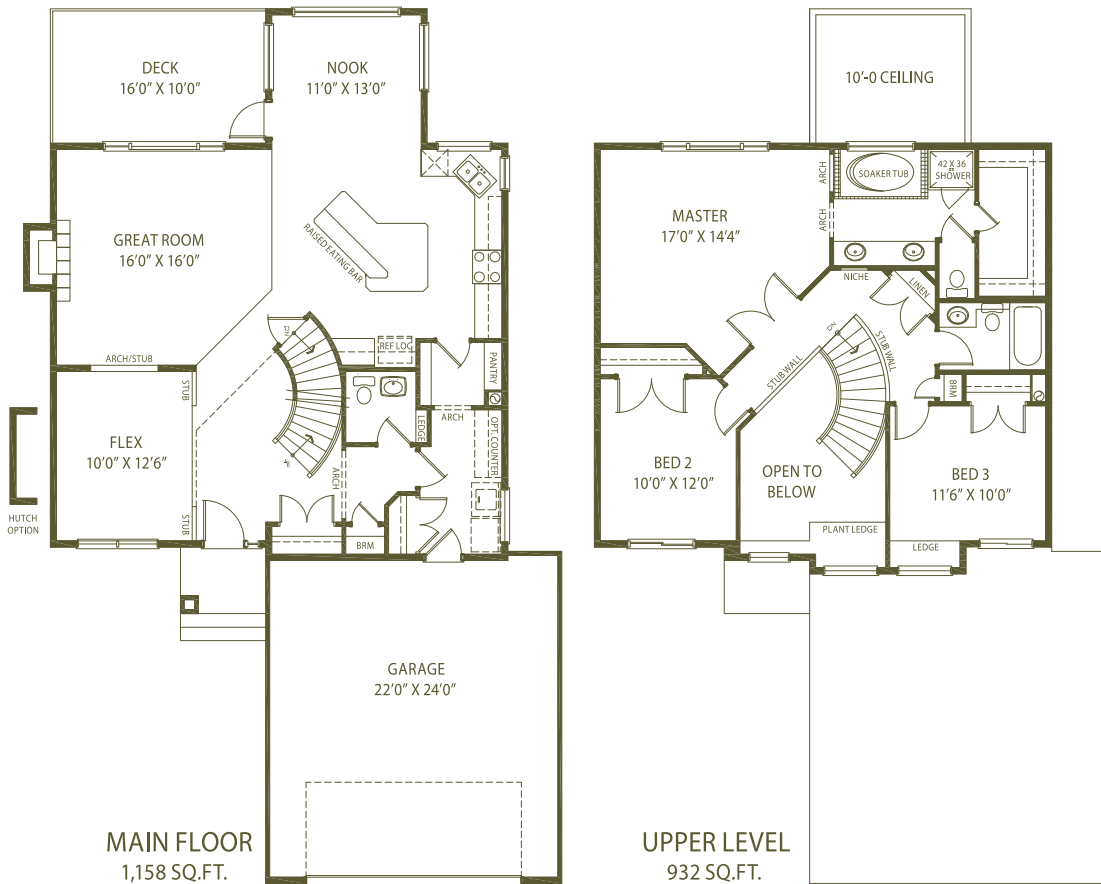

THE

*Salmons*

2,090 TOTAL SQ. FT.

FLOOR PLANS AND RENDERINGS MAY VARY. WOLVERINE HOMES RESERVES THE RIGHT TO CHANGE FEATURES AND SPECIFICATIONS.