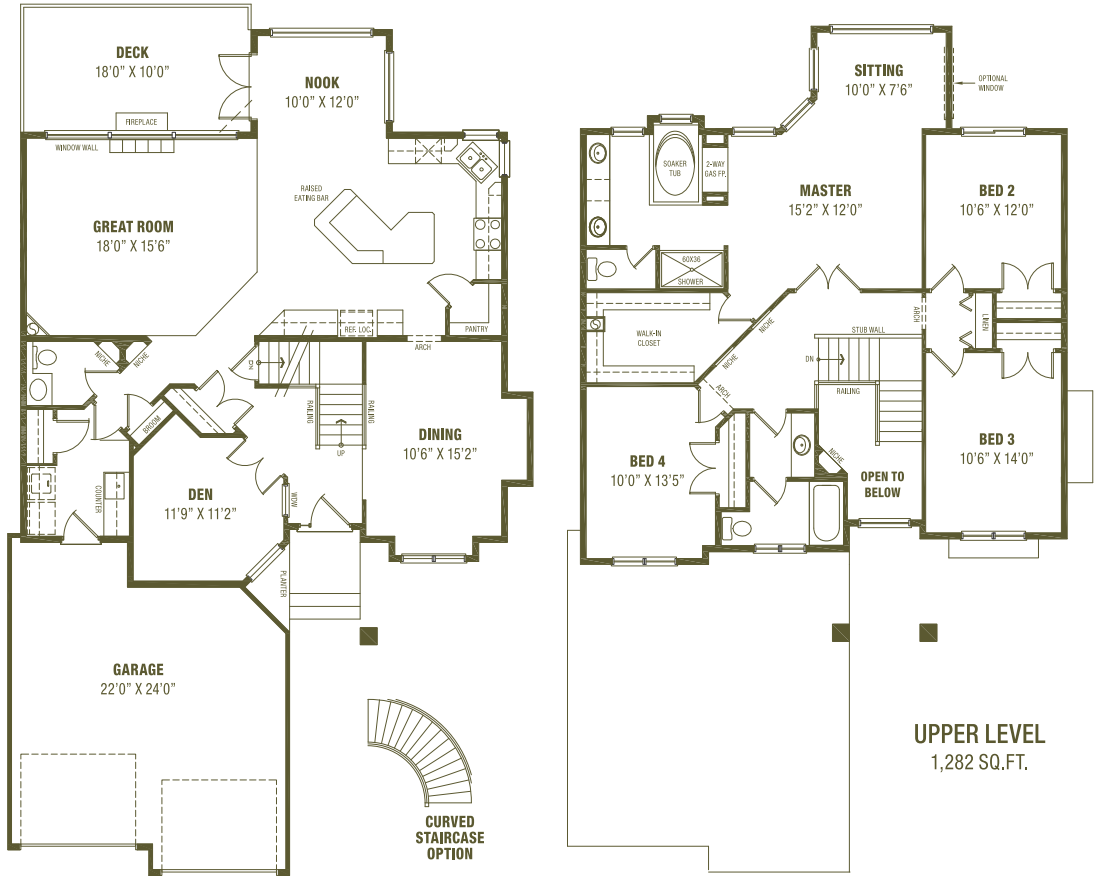

THE

Rockwell

2,644 TOTAL SQ. FT