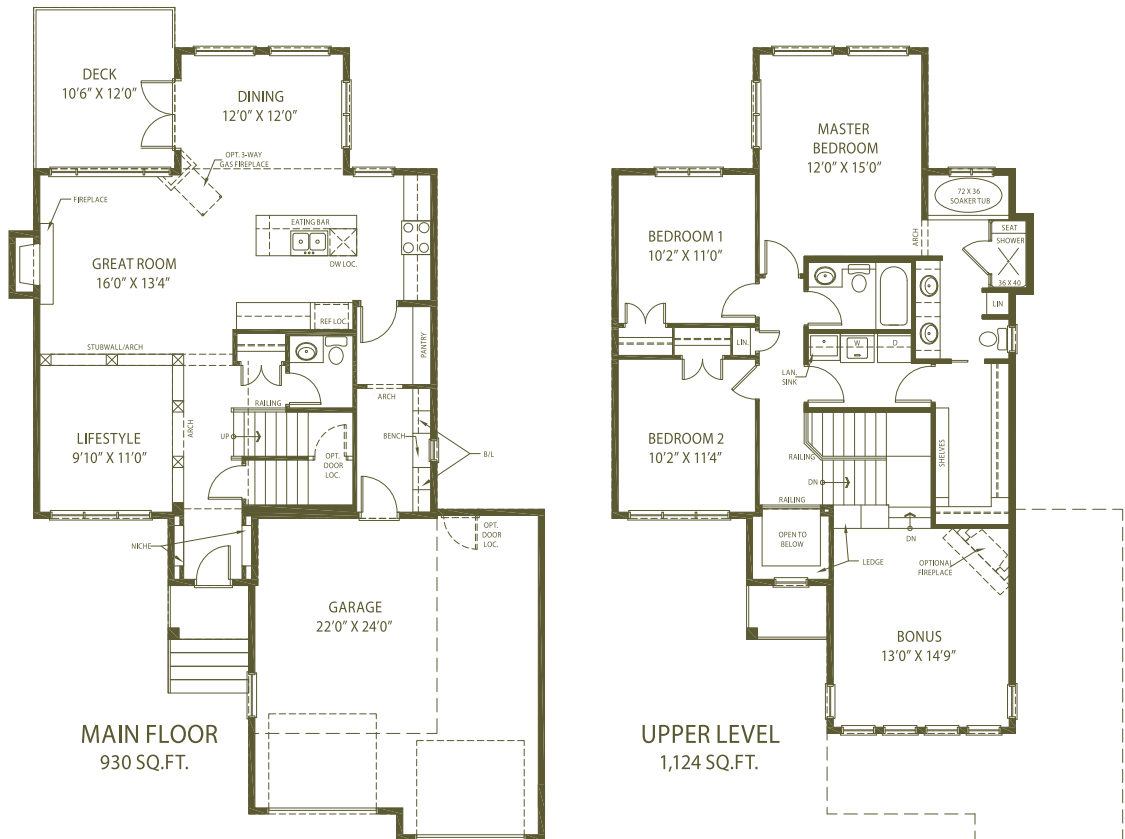

THE *Martin*

2,054 TOTAL SQ. FT

FLOOR PLANS AND RENDERINGS MAY VARY. WOLVERINE HOMES RESERVES THE RIGHT TO CHANGE FEATURES AND SPECIFICATIONS.