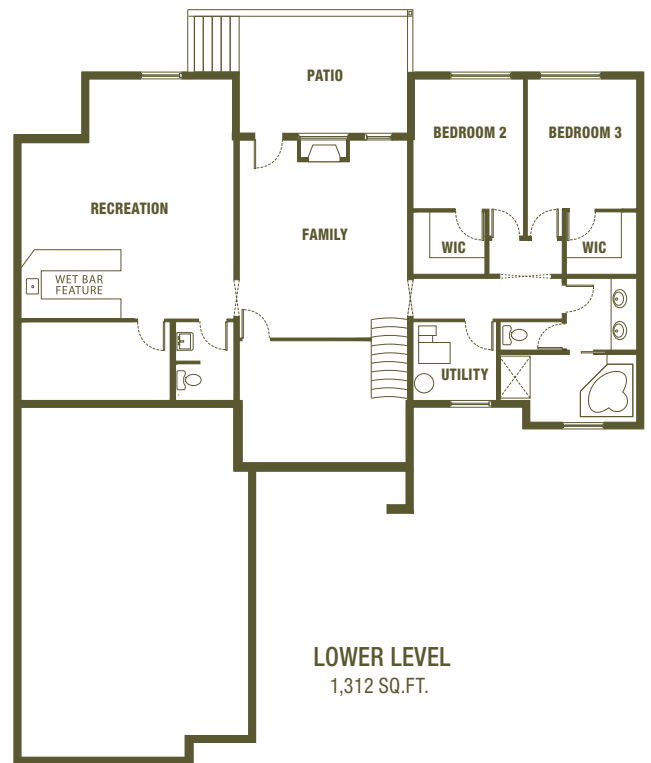

THE *Franciscan*

2,933 TOTAL SQ. FT