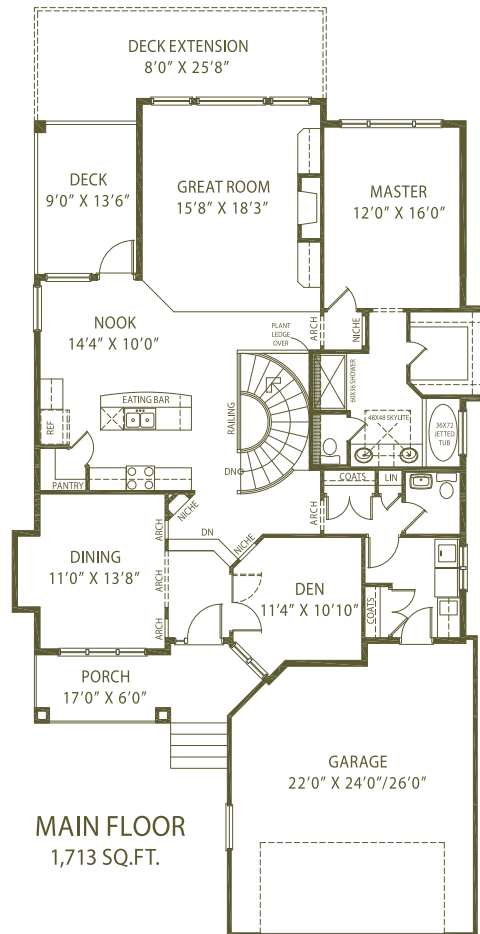

THE *Curtis*

1,713 TOTAL SQ. FT.

FLOOR PLANS AND RENDERINGS MAY VARY. WOLVERINE HOMES RESERVES THE RIGHT TO CHANGE FEATURES AND SPECIFICATIONS.