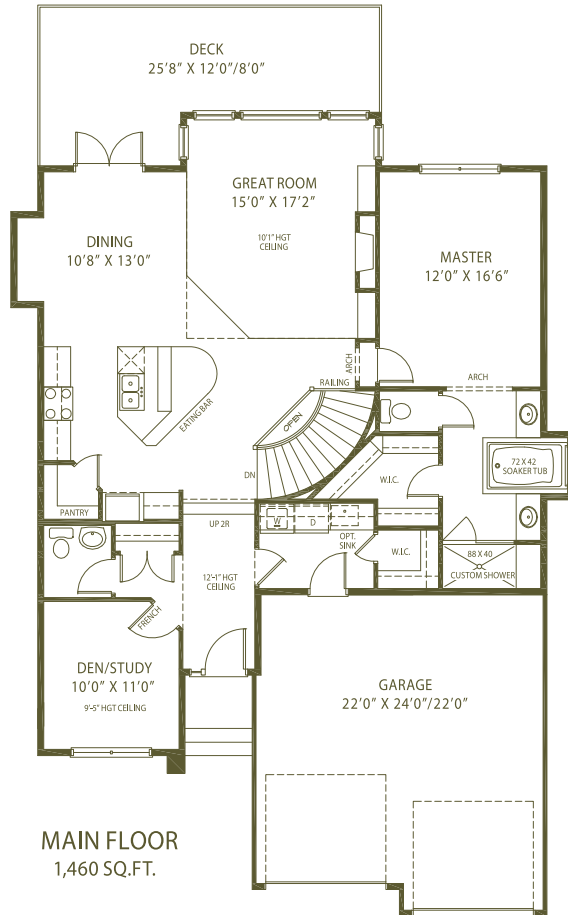

THE

house designs + illustrations
Bristol

1,460 TOTAL SQ. FT

MAIN FLOOR
1,460 SQ.FT.

FLOOR PLANS AND RENDERINGS MAY VARY. WOLVERINE HOMES RESERVES THE RIGHT TO CHANGE FEATURES AND SPECIFICATIONS.