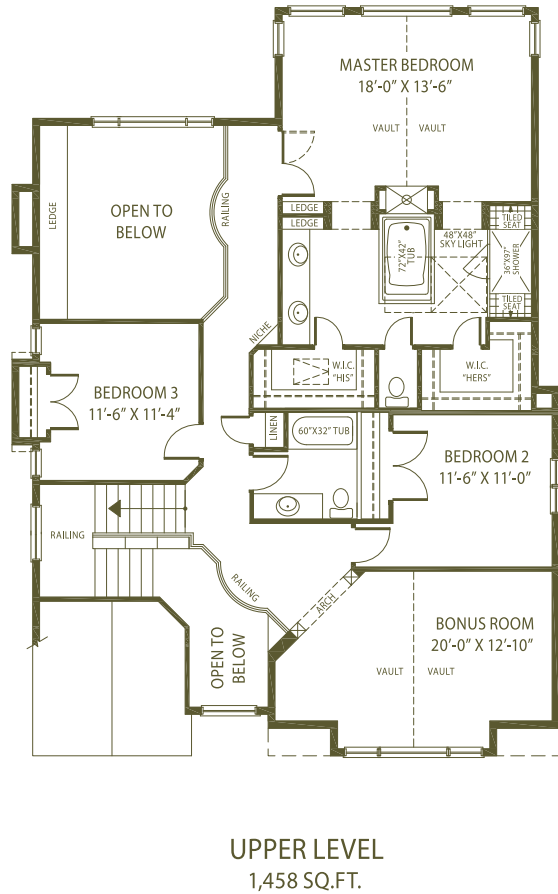

THE *Atlantic*

2,811 TOTAL SQ. FT

FLOOR PLANS AND RENDERINGS MAY VARY. WOLVERINE HOMES RESERVES THE RIGHT TO CHANGE FEATURES AND SPECIFICATIONS.