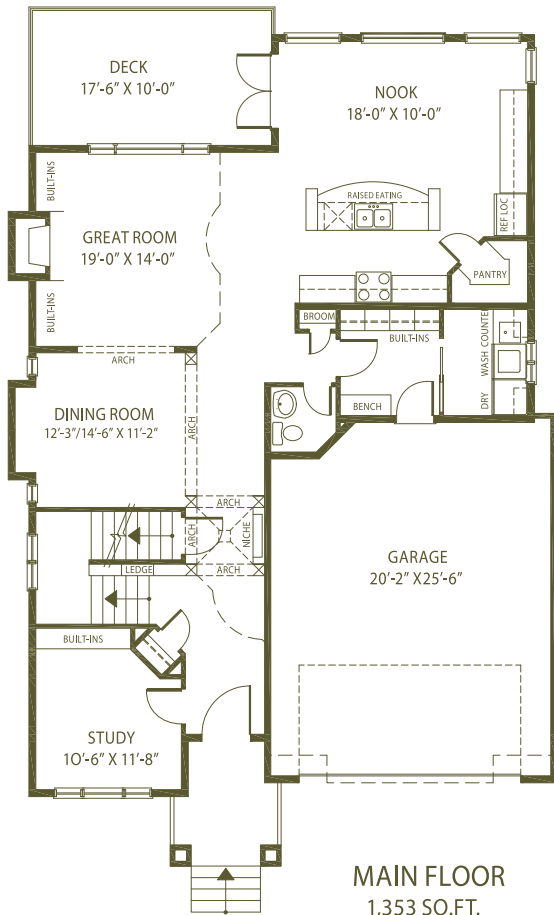

THE *Atlantic*

2,811 TOTAL SQ. FT

FLOOR PLANS AND RENDERINGS MAY VARY. WOLVERINE HOMES RESERVES THE RIGHT TO CHANGE FEATURES AND SPECIFICATIONS.