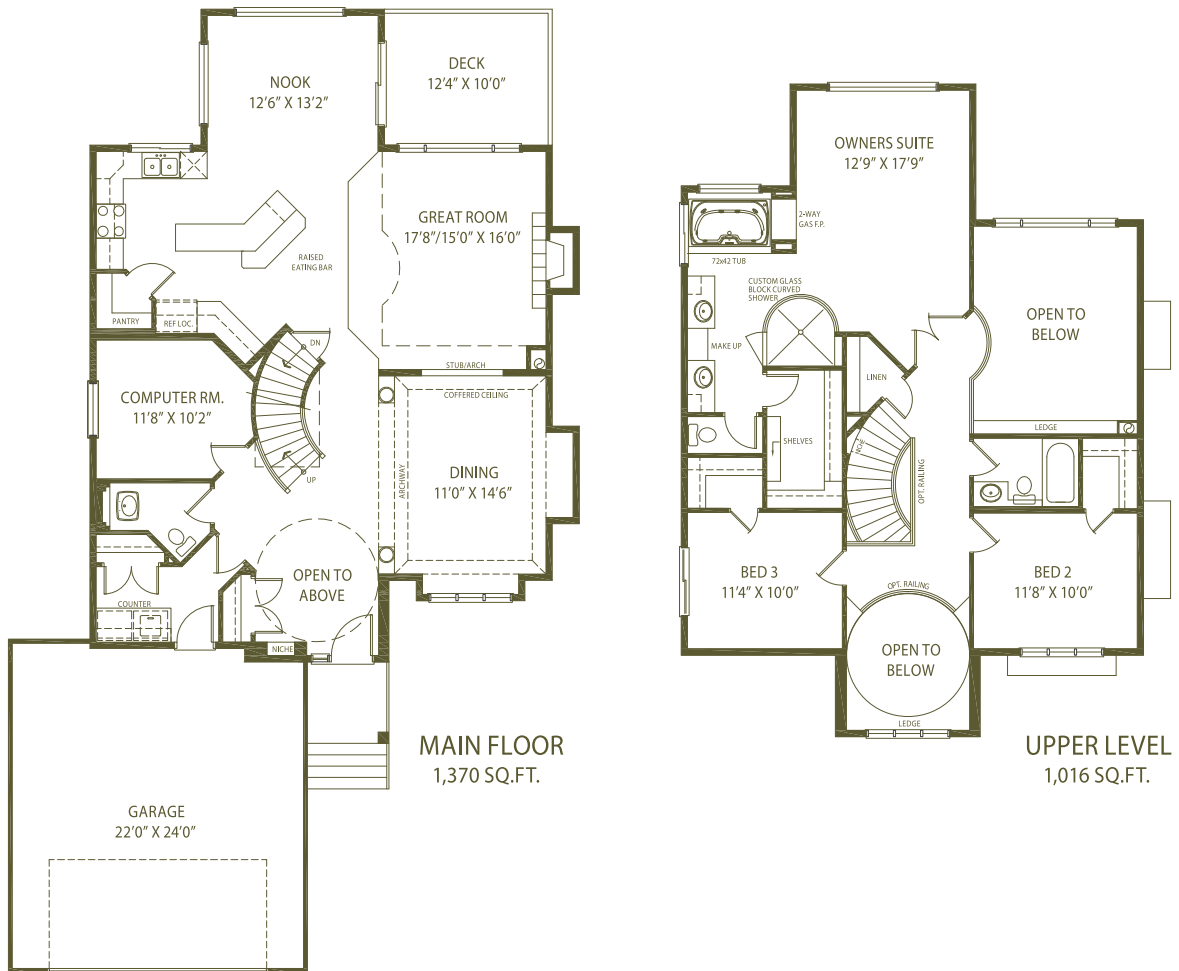

THE *Arado*

2,386 TOTAL SQ. FT.

FLOOR PLANS AND RENDERINGS MAY VARY. WOLVERINE HOMES RESERVES THE RIGHT TO CHANGE FEATURES AND SPECIFICATIONS.